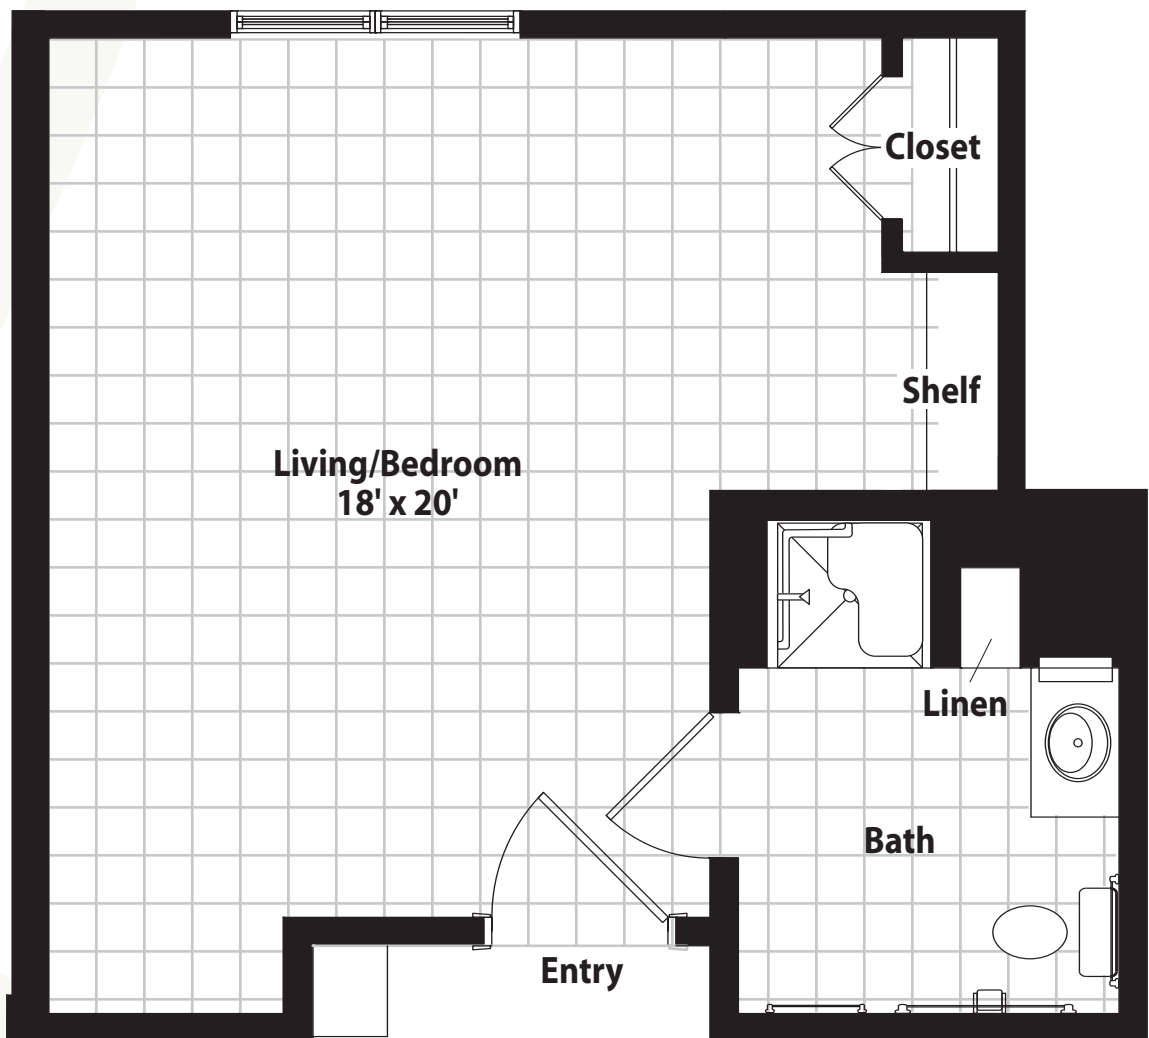

THE PLAZA

HEALTH SERVICES AT THE BUCKINGHAM

MEMORY SUPPORT ALCOVE

Actual dimensions may vary slightly.

Scale: 1/4"=1'