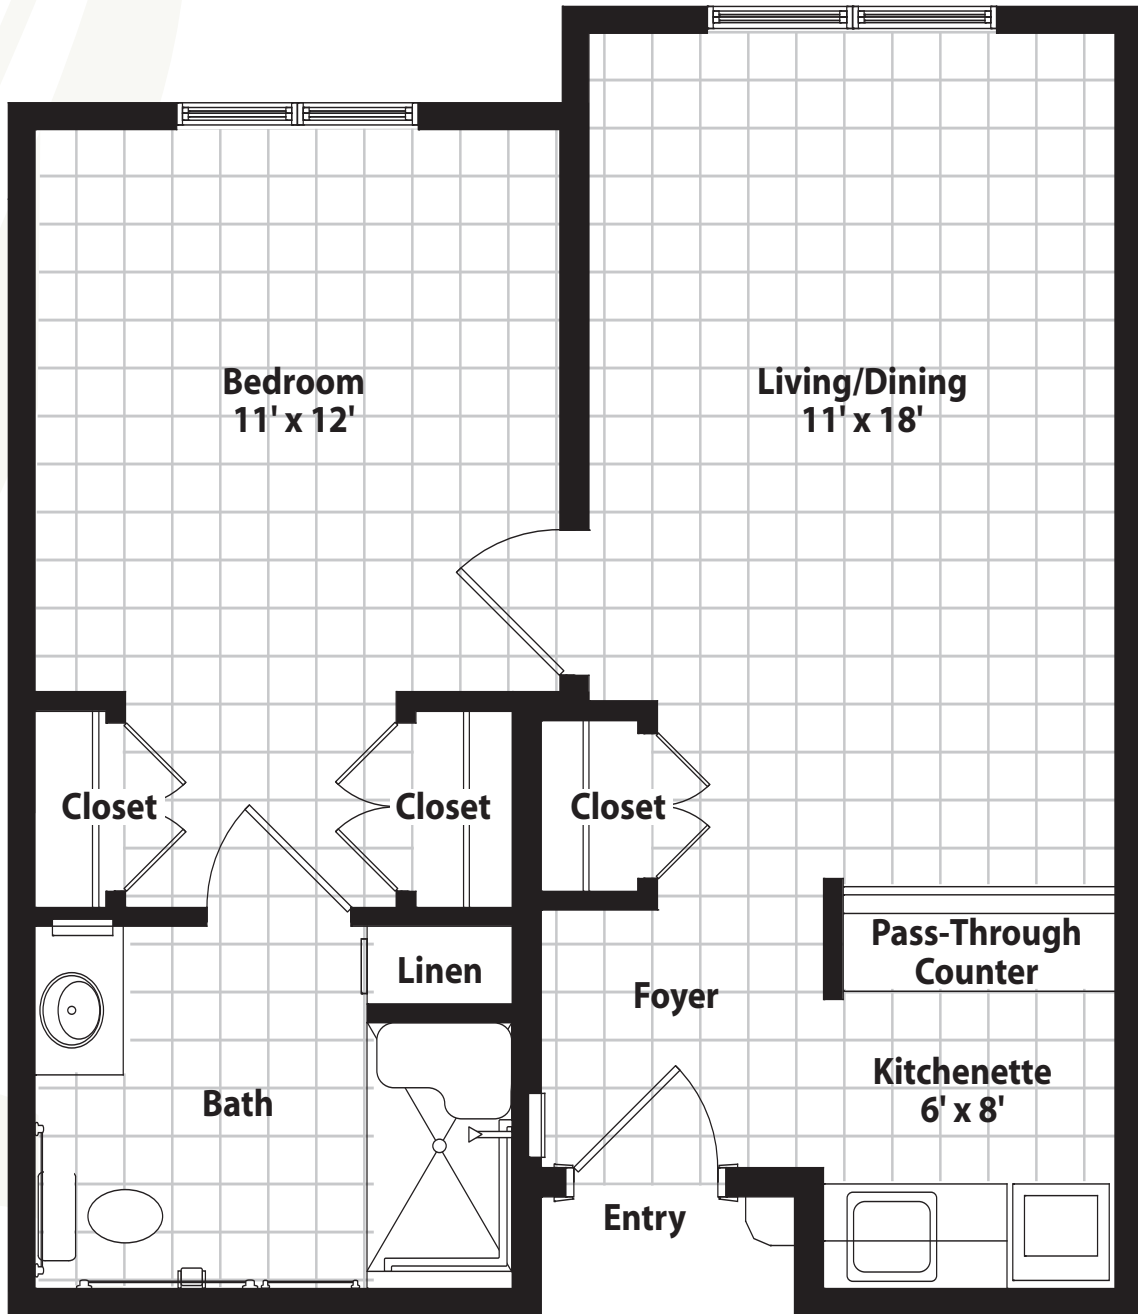

THE PLAZA

HEALTH SERVICES AT THE BUCKINGHAM

ASSISTED LIVING ONE BEDROOM

Actual dimensions may vary slightly.

Scale: 1/4"=1'