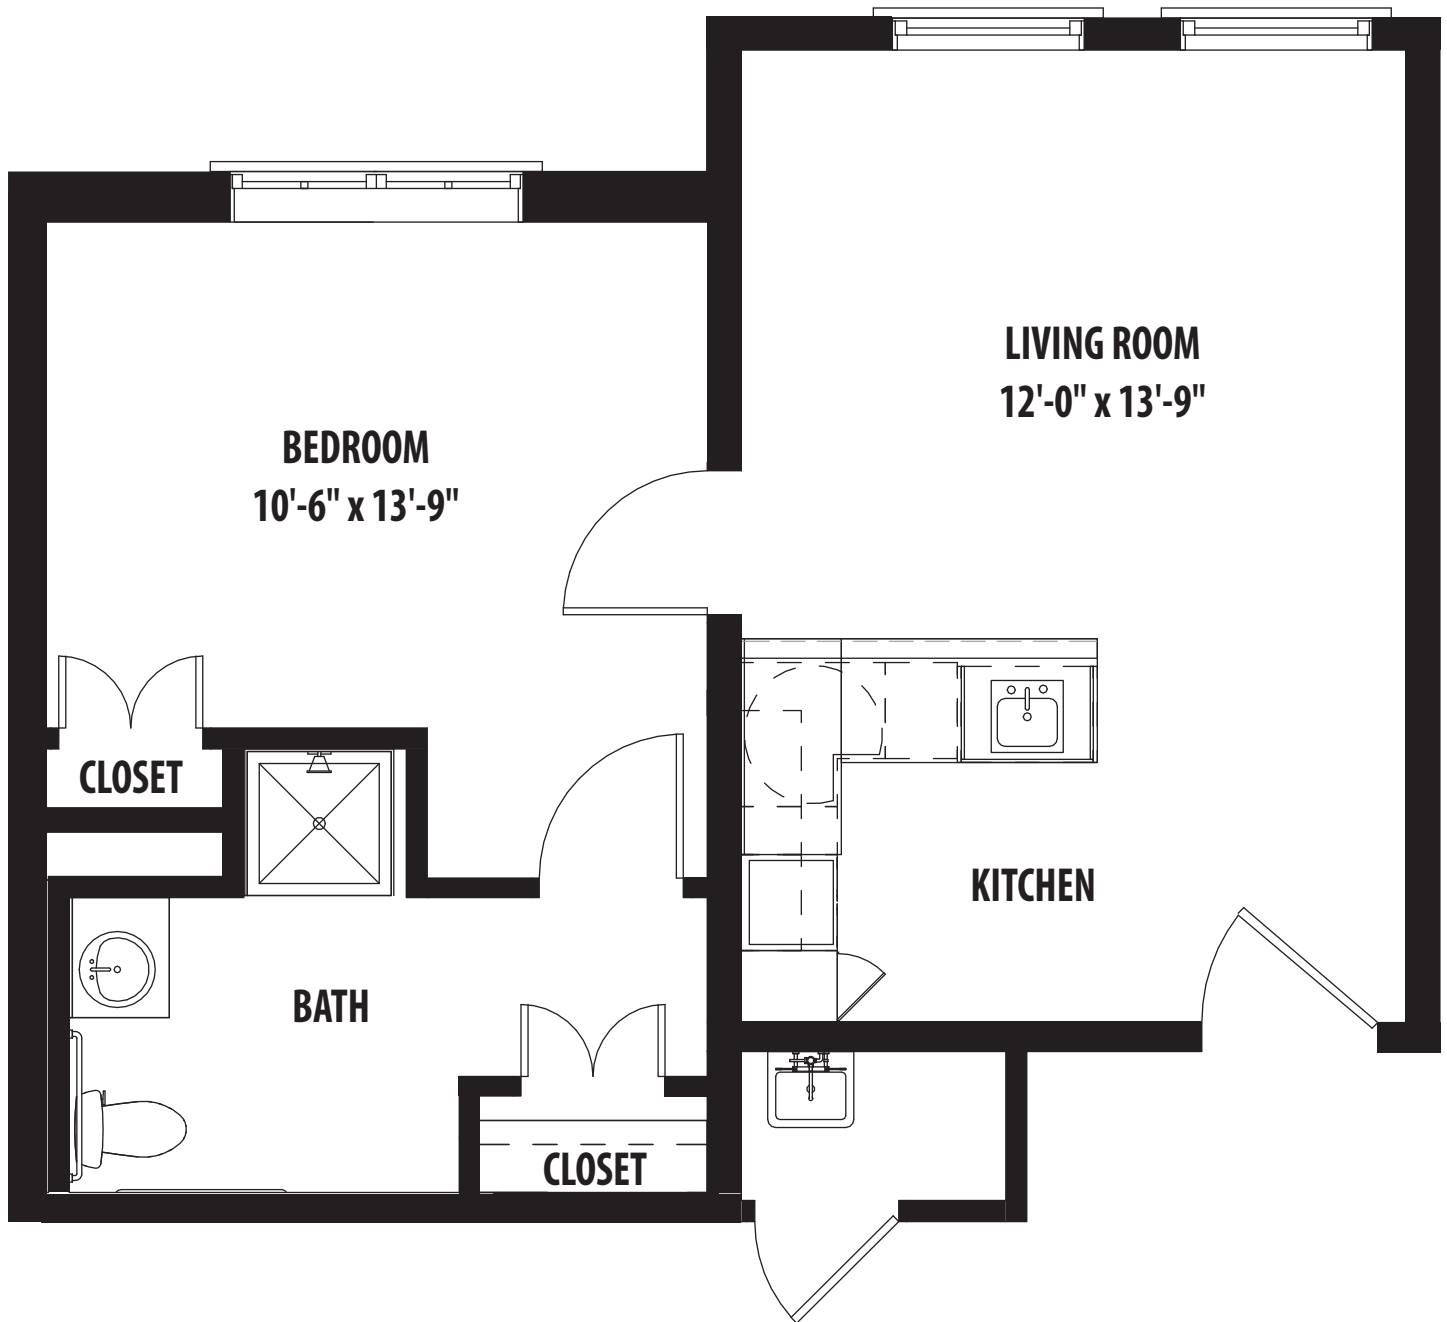

**ASSISTED LIVING ONE-BEDROOM 'B'**  
564 SQ. FT. - 575 SQ. FT.

1/4" SCALE - DIMENSIONS SUBJECT TO CHANGE  
SQUARE FOOTAGE IS APPROXIMATE

ASSISTED LIVING ONE-BEDROOM 'C'  
597 SQ. FT.

1/8" SCALE - DIMENSIONS SUBJECT TO CHANGE  
SQUARE FOOTAGE IS APPROXIMATE

**ASSISTED LIVING ONE-BEDROOM 'D'**  
569 SQ. FT. - 574 SQ. FT.

1/4" SCALE - DIMENSIONS SUBJECT TO CHANGE  
SQUARE FOOTAGE IS APPROXIMATE

**ASSISTED LIVING ONE-BEDROOM 'E'**  
569 SQ. FT. - 574 SQ. FT.

1/4" SCALE - DIMENSIONS SUBJECT TO CHANGE  
SQUARE FOOTAGE IS APPROXIMATE

**ASSISTED LIVING ONE BEDROOM 'F'**  
855 SQ. FT.

1/8" SCALE - DIMENSIONS SUBJECT TO CHANGE  
SQUARE FOOTAGE IS APPROXIMATE