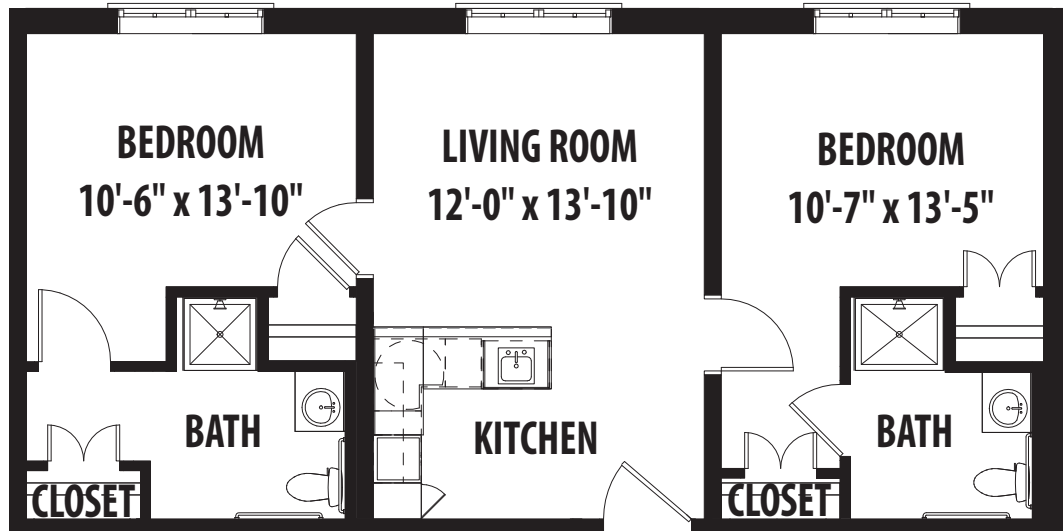

ASSISTED LIVING TWO-BEDROOM 'A'
1,166 SQ. FT.

1/8" SCALE - DIMENSIONS SUBJECT TO CHANGE
SQUARE FOOTAGE IS APPROXIMATE

ASSISTED LIVING TWO-BEDROOM 'B'
851 SQ. FT. - 865 SQ. FT.

1/8" SCALE - DIMENSIONS SUBJECT TO CHANGE
SQUARE FOOTAGE IS APPROXIMATE

ASSISTED LIVING TWO-BEDROOM 'C'
851 SQ. FT. - 865 SQ. FT.

1/8" SCALE - DIMENSIONS SUBJECT TO CHANGE
SQUARE FOOTAGE IS APPROXIMATE