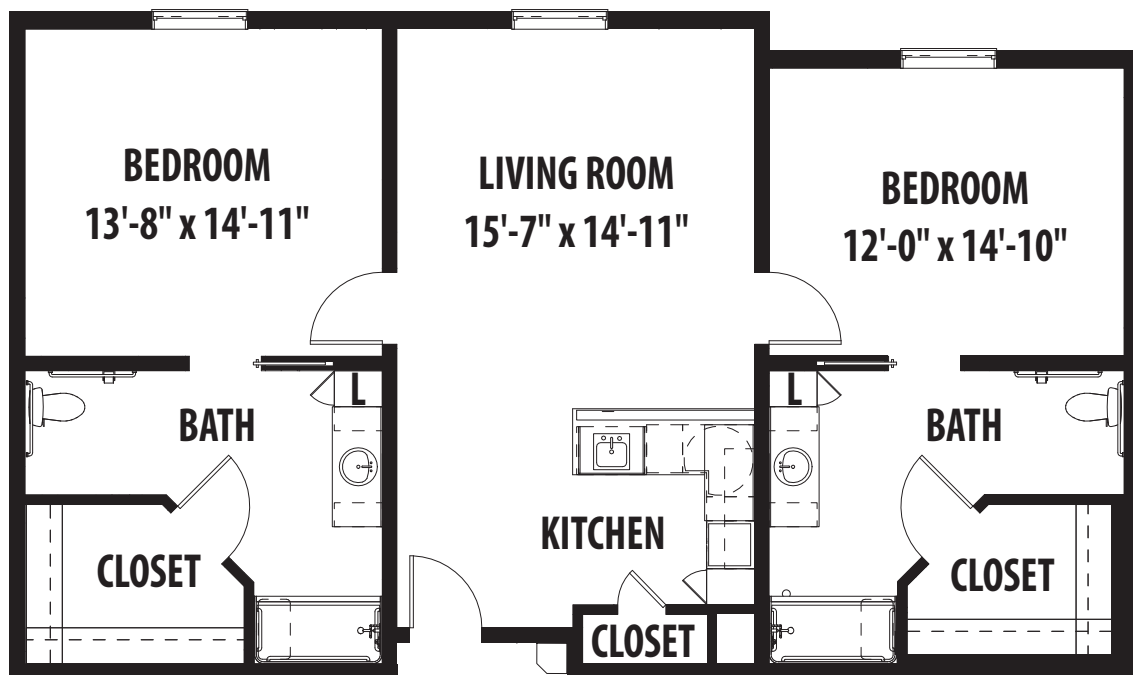

ASSISTED LIVING TWO-BEDROOM 'A'
1,166 SQ. FT.

1/8" SCALE - DIMENSIONS SUBJECT TO CHANGE
SQUARE FOOTAGE IS APPROXIMATE

ASSISTED LIVING TWO-BEDROOM 'B'
851 SQ. FT. - 865 SQ. FT.

1/8" SCALE - DIMENSIONS SUBJECT TO CHANGE
SQUARE FOOTAGE IS APPROXIMATE

ASSISTED LIVING TWO-BEDROOM 'C'
851 SQ. FT. - 865 SQ. FT.

1/8" SCALE - DIMENSIONS SUBJECT TO CHANGE
SQUARE FOOTAGE IS APPROXIMATE