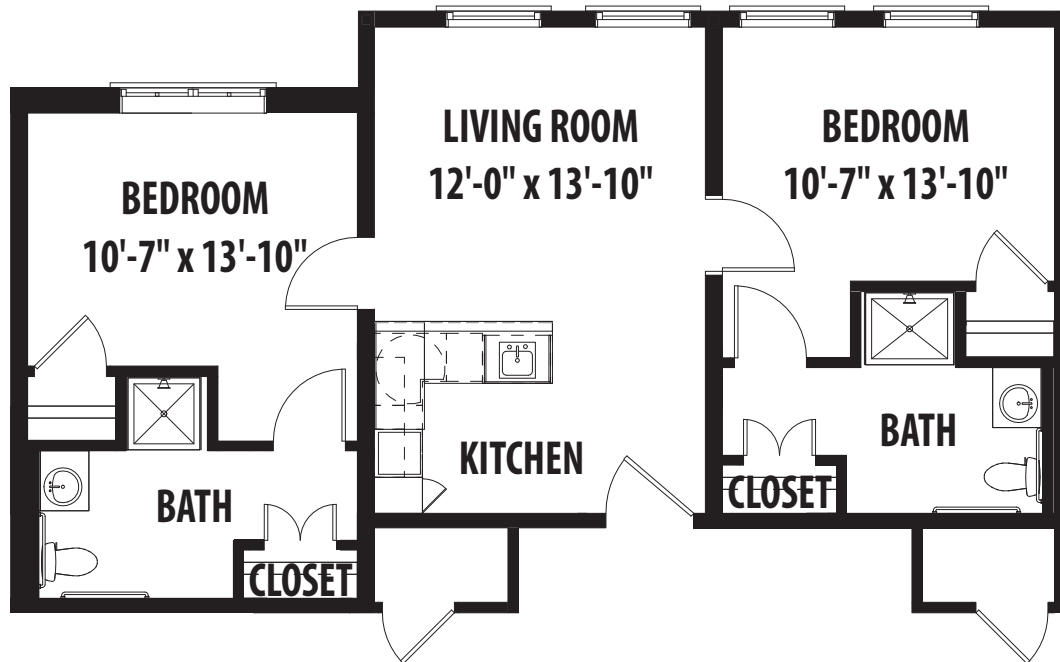

ASSISTED LIVING TWO-BEDROOM 'A'
1,166 SQ. FT.

1/8" SCALE - DIMENSIONS SUBJECT TO CHANGE
SQUARE FOOTAGE IS APPROXIMATE

ASSISTED LIVING TWO-BEDROOM 'B'
851 SQ. FT. - 865 SQ. FT.

1/8" SCALE - DIMENSIONS SUBJECT TO CHANGE
SQUARE FOOTAGE IS APPROXIMATE

ASSISTED LIVING TWO-BEDROOM 'C'
851 SQ. FT. - 865 SQ. FT.

1/8" SCALE - DIMENSIONS SUBJECT TO CHANGE
SQUARE FOOTAGE IS APPROXIMATE